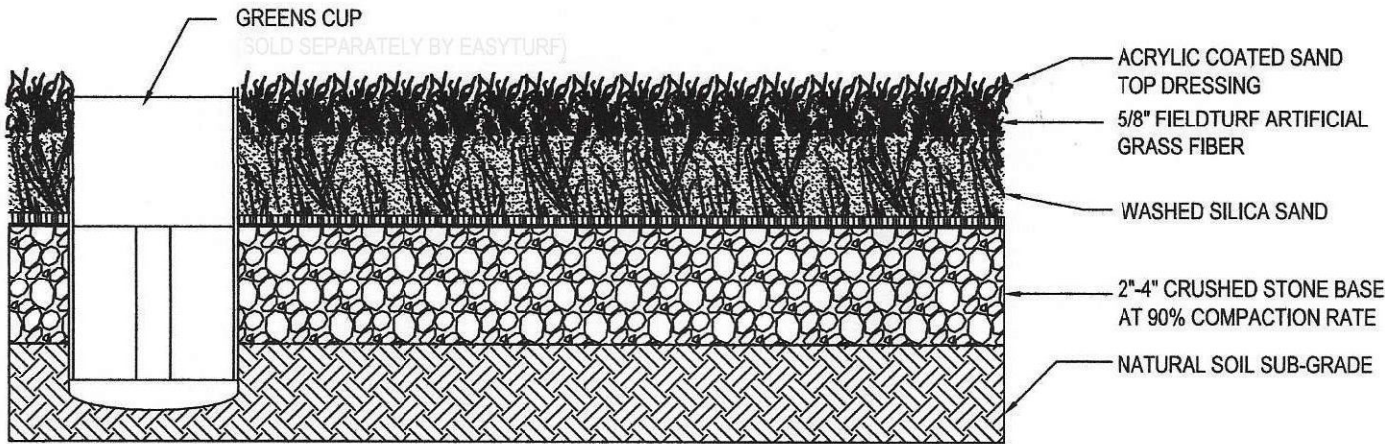

UltimateGrass™

EDGE DETAIL- GREENS CUP

NOTES:

- 1. GOLF GREEN POLYPROPYLENE SLIT-FILM GRASS FIBER.
- 2. OPTIONAL PUTTING GREEN PAD AND THREE PART INFILL SYSTEM AVAILABLE UPON REQUEST.
- 3. ALL DIMENSIONS ARE CONSIDERED TRUE AND REFLECT MANUFACTURER'S SPECIFICATIONS.

UG-LOW INFILL PUTTING GREEN (EZ-PUTT-2)

100% NYLON FREE FIELDTURF SYNTHETIC GRASS SYSTEM